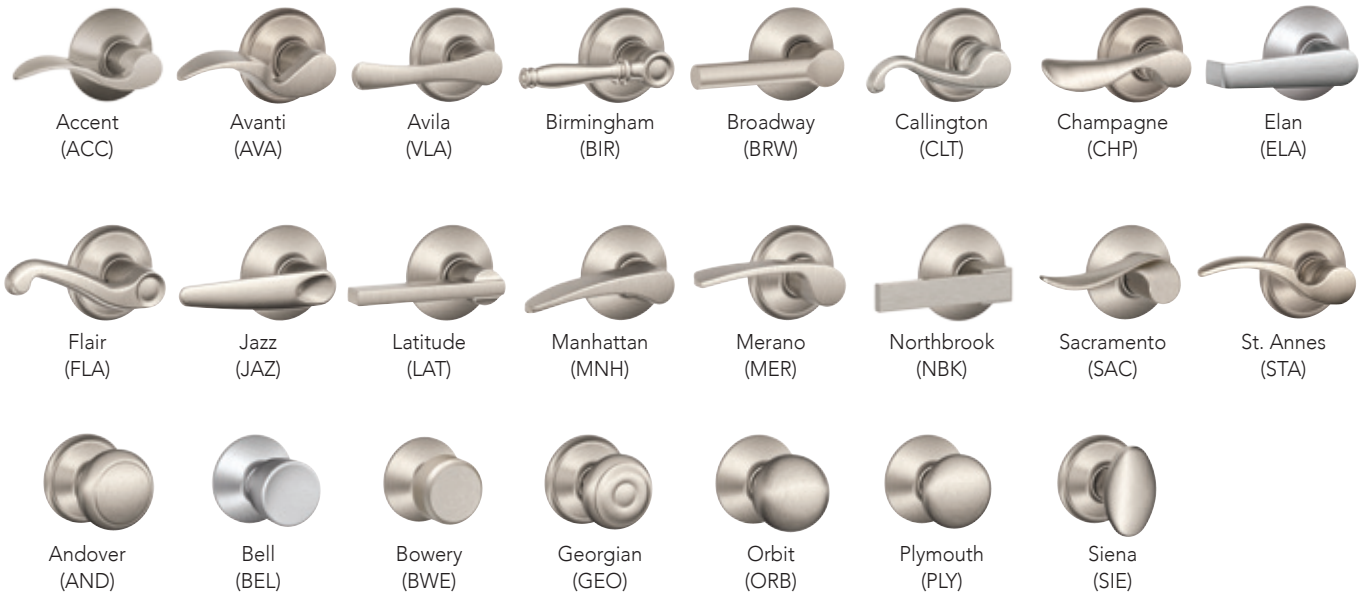

*Specify handing

Handlesets F Series

BE479, BE469, BE375, & BE365 pair with Camelot, Century & Plymouth only.

FE285 available exterior styles

Addison (ADD) Brookshire (BRK) Greenwich (GRW) Wakefield (WKF) Camelot (CAM) Century (CEN) Plymouth (PLY)

FE285 available interior styles

Accent (ACC) Avanti (AVA) Avila (VLA) Birmingham (BIR) Broadway (BRW) Callington (CLT) Champagne (CHP) Elan (ELA)

Flair (FLA) Jazz (JAZ) Latitude (LAT) Manhattan (MNH) Merano (MER) Northbrook (NBK) Sacramento (SAC) St. Annes (STA)

Andover (AND) Bell (BEL) Bowery (BWE) Georgian (GEO) Orbit (ORB) Plymouth (PLY) Siena (SIE)

For the full FE285 Handleset list price, add the price of the FE285 Exterior Option to the price of the FE285 Interior Option