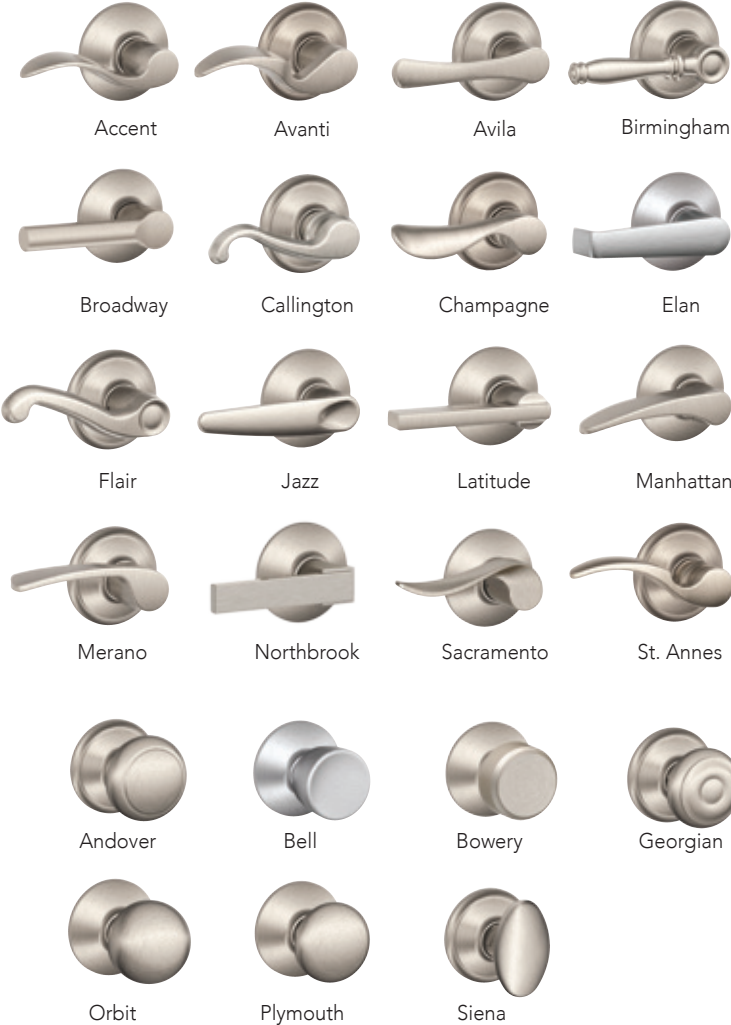

Style is in the **details.**

Schlage believes that the “finishing touch” is just as important as the first. Which is why we make distinctive door hardware designed not just to match your personal style, but to welcome you home. From classic looks that never go out of style to bold contemporary designs, our knobs and levers fit and accentuate virtually any décor – and, with multiple functions available, any door.

Proven quality & durability

- Highest residential security rating
- Safe and Easy Exit keyed entry lock unlocks when the door is opened from the inside, allowing you to leave quickly and conveniently, and re-enter easily
- Limited lifetime finish and mechanical guarantee*

Easy installation

- Guaranteed to fit on standard doors
- Installs in minutes with a screwdriver
- Reversible levers available
- Self-guiding screws align and snap themselves into place
- Universal latches slide easily into place, requiring no additional tools or manual adjustments

*See the product warranty for full details