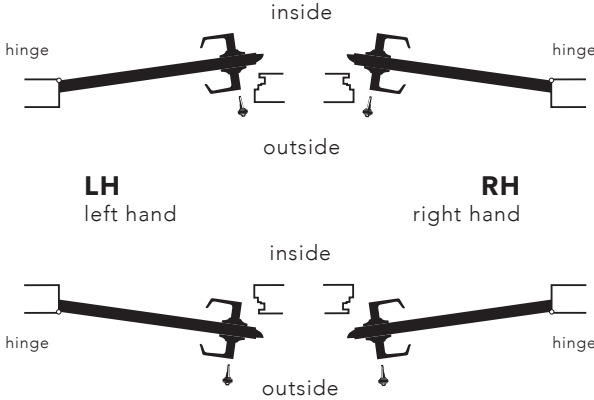

Door handing

How to determine handing of a door

Handing of all doors is determined from the exterior of the room’s entrance.

- If the hinge is on the left side of the door, the door is “left hand” (LH)
- If the hinge is on the right side of the door, the door is “right hand” (RH)
- To order a handed product, please specify LH or RH
- To order a handleset, handing is still determined from the exterior of the door
- We will use that information to determine the handing for the inside of the door

Warranty information - Residential application

Lifetime Limited Mechanical & Finish Warranty and 3-Year Limited Electronics Warranty

Subject to the terms and conditions of this warranty, Schlage extends a lifetime limited mechanical and finish warranty and a three-year limited electronics warranty to the original consumer user (“Original User”) of our Schlage brand product (“Product”) against defects in material and workmanship, as long as the Original User occupies the residential premises upon which the Product was originally installed.

What the company will Do: Upon return of the defective Product to the Company or its authorized distributor for inspection, free and clear of all liens and encumbrances and accompanied by the statement of defects of proof of purchase, the Company will replace the Product.

Please refer to Price Book 1 for complete Warranty details. **888-805-9837**

Frequently asked questions

Get detailed technical support and answers to frequently asked questions for any Schlage product by consulting our robust knowledge base.

800-847-1864
schlage.com
www.youtube.com/schlagelocks