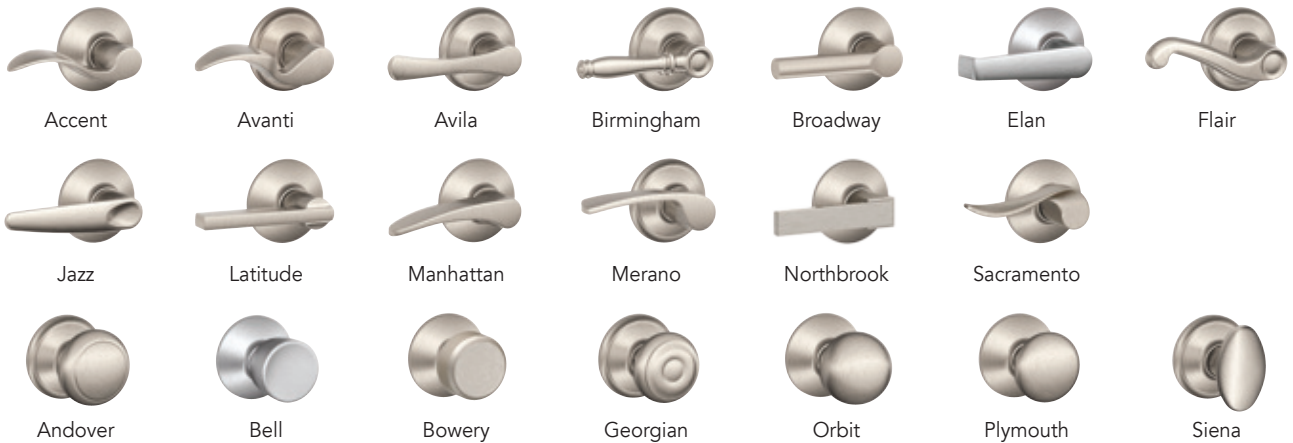

F-SERIES LEVERS AND KNOBS

Accent

Avanti

Avila

Birmingham

Broadway

Elan

Flair

Jazz

Latitude

Manhattan

Merano

Northbrook

Sacramento

Andover

Bell

Bowery

Georgian

Orbit

Plymouth

Siena