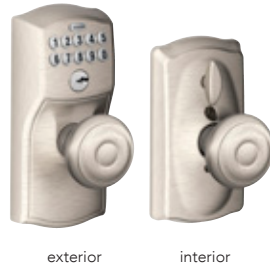

List Price Adders:

Visual Package Options (highlighted) - add \$5 to list price

Triple Option Latch - add \$2 to list price

Keypad locks

FE595
Camelot x Accent
(CAM) (ACC)

FE595
Camelot x Georgian
(CAM) (GEO)